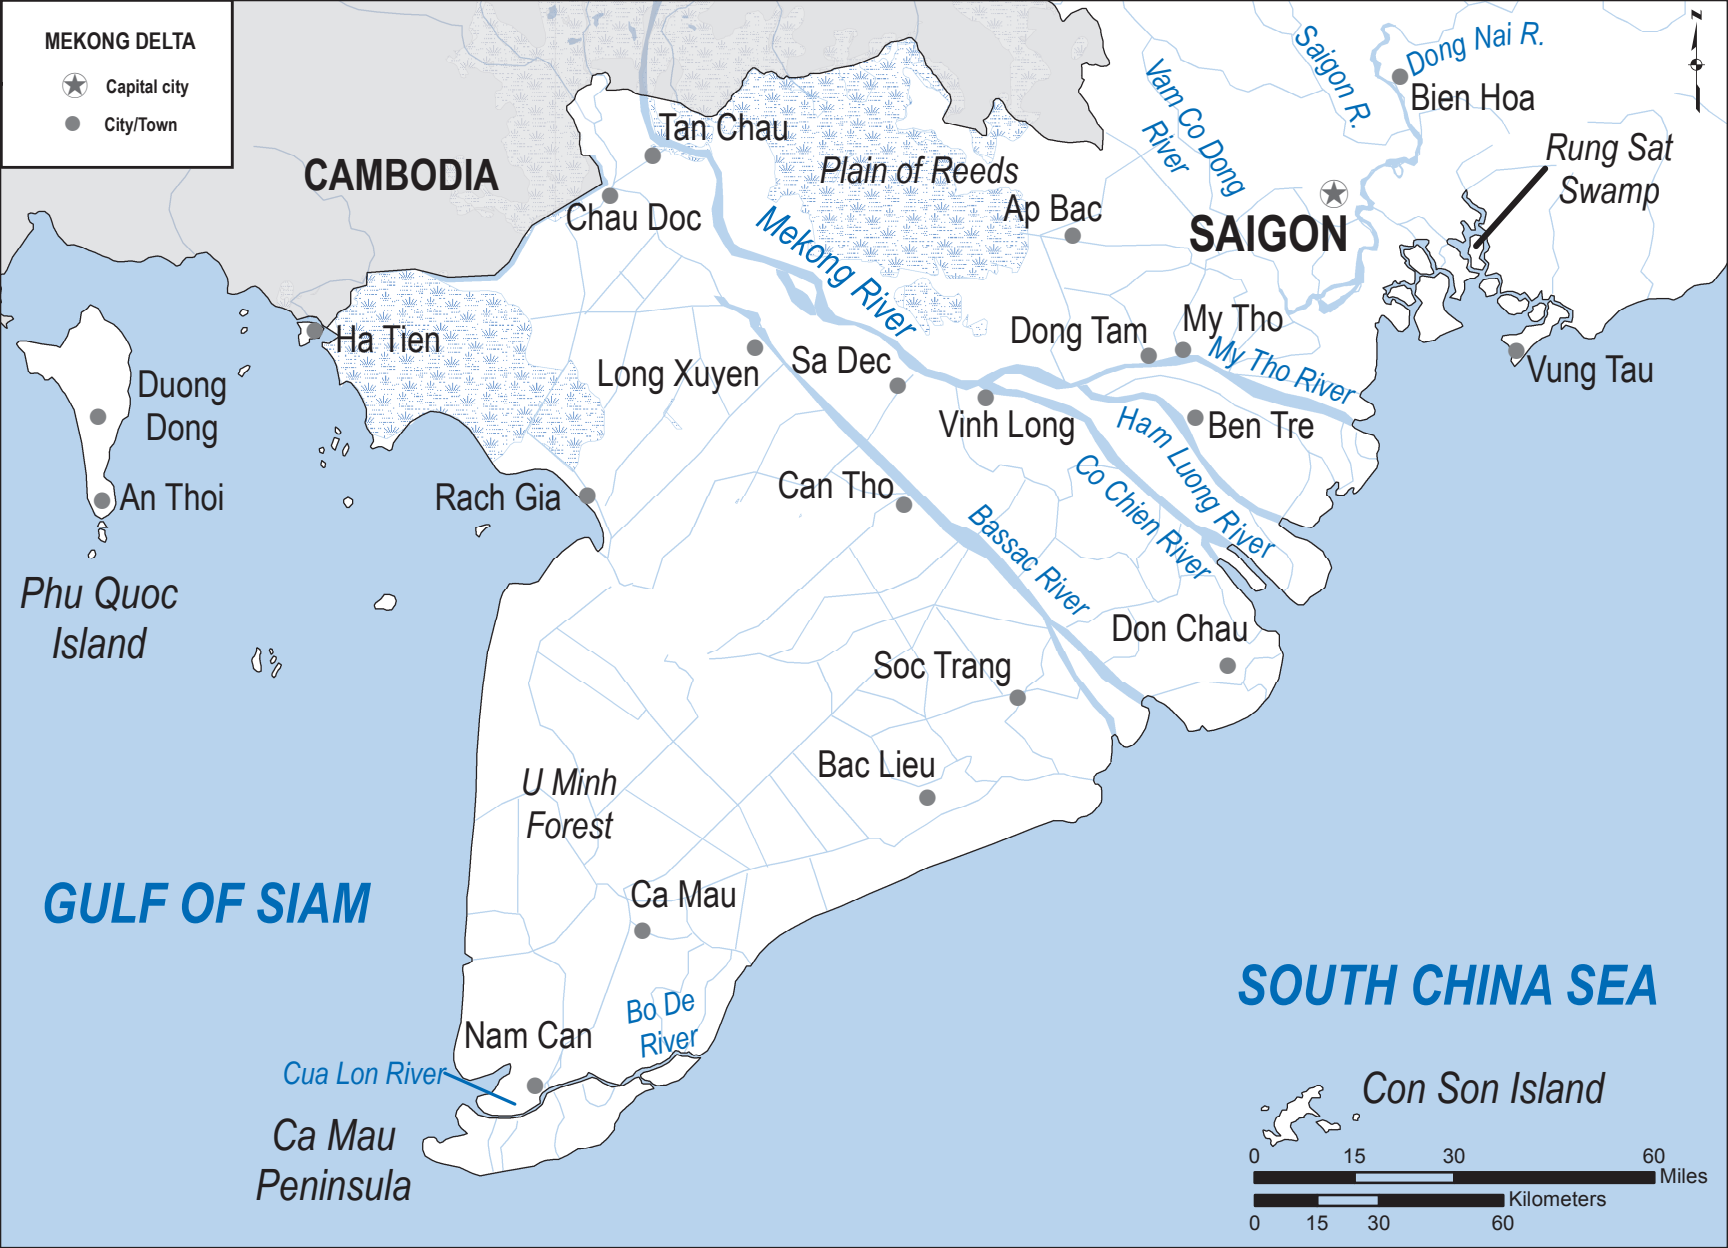

MEKONG DELTA

- ★ Capital city
- City/Town

CAMBODIA

SAIGON

GULF OF SIAM

SOUTH CHINA SEA

Ca Mau Peninsula

Con Son Island