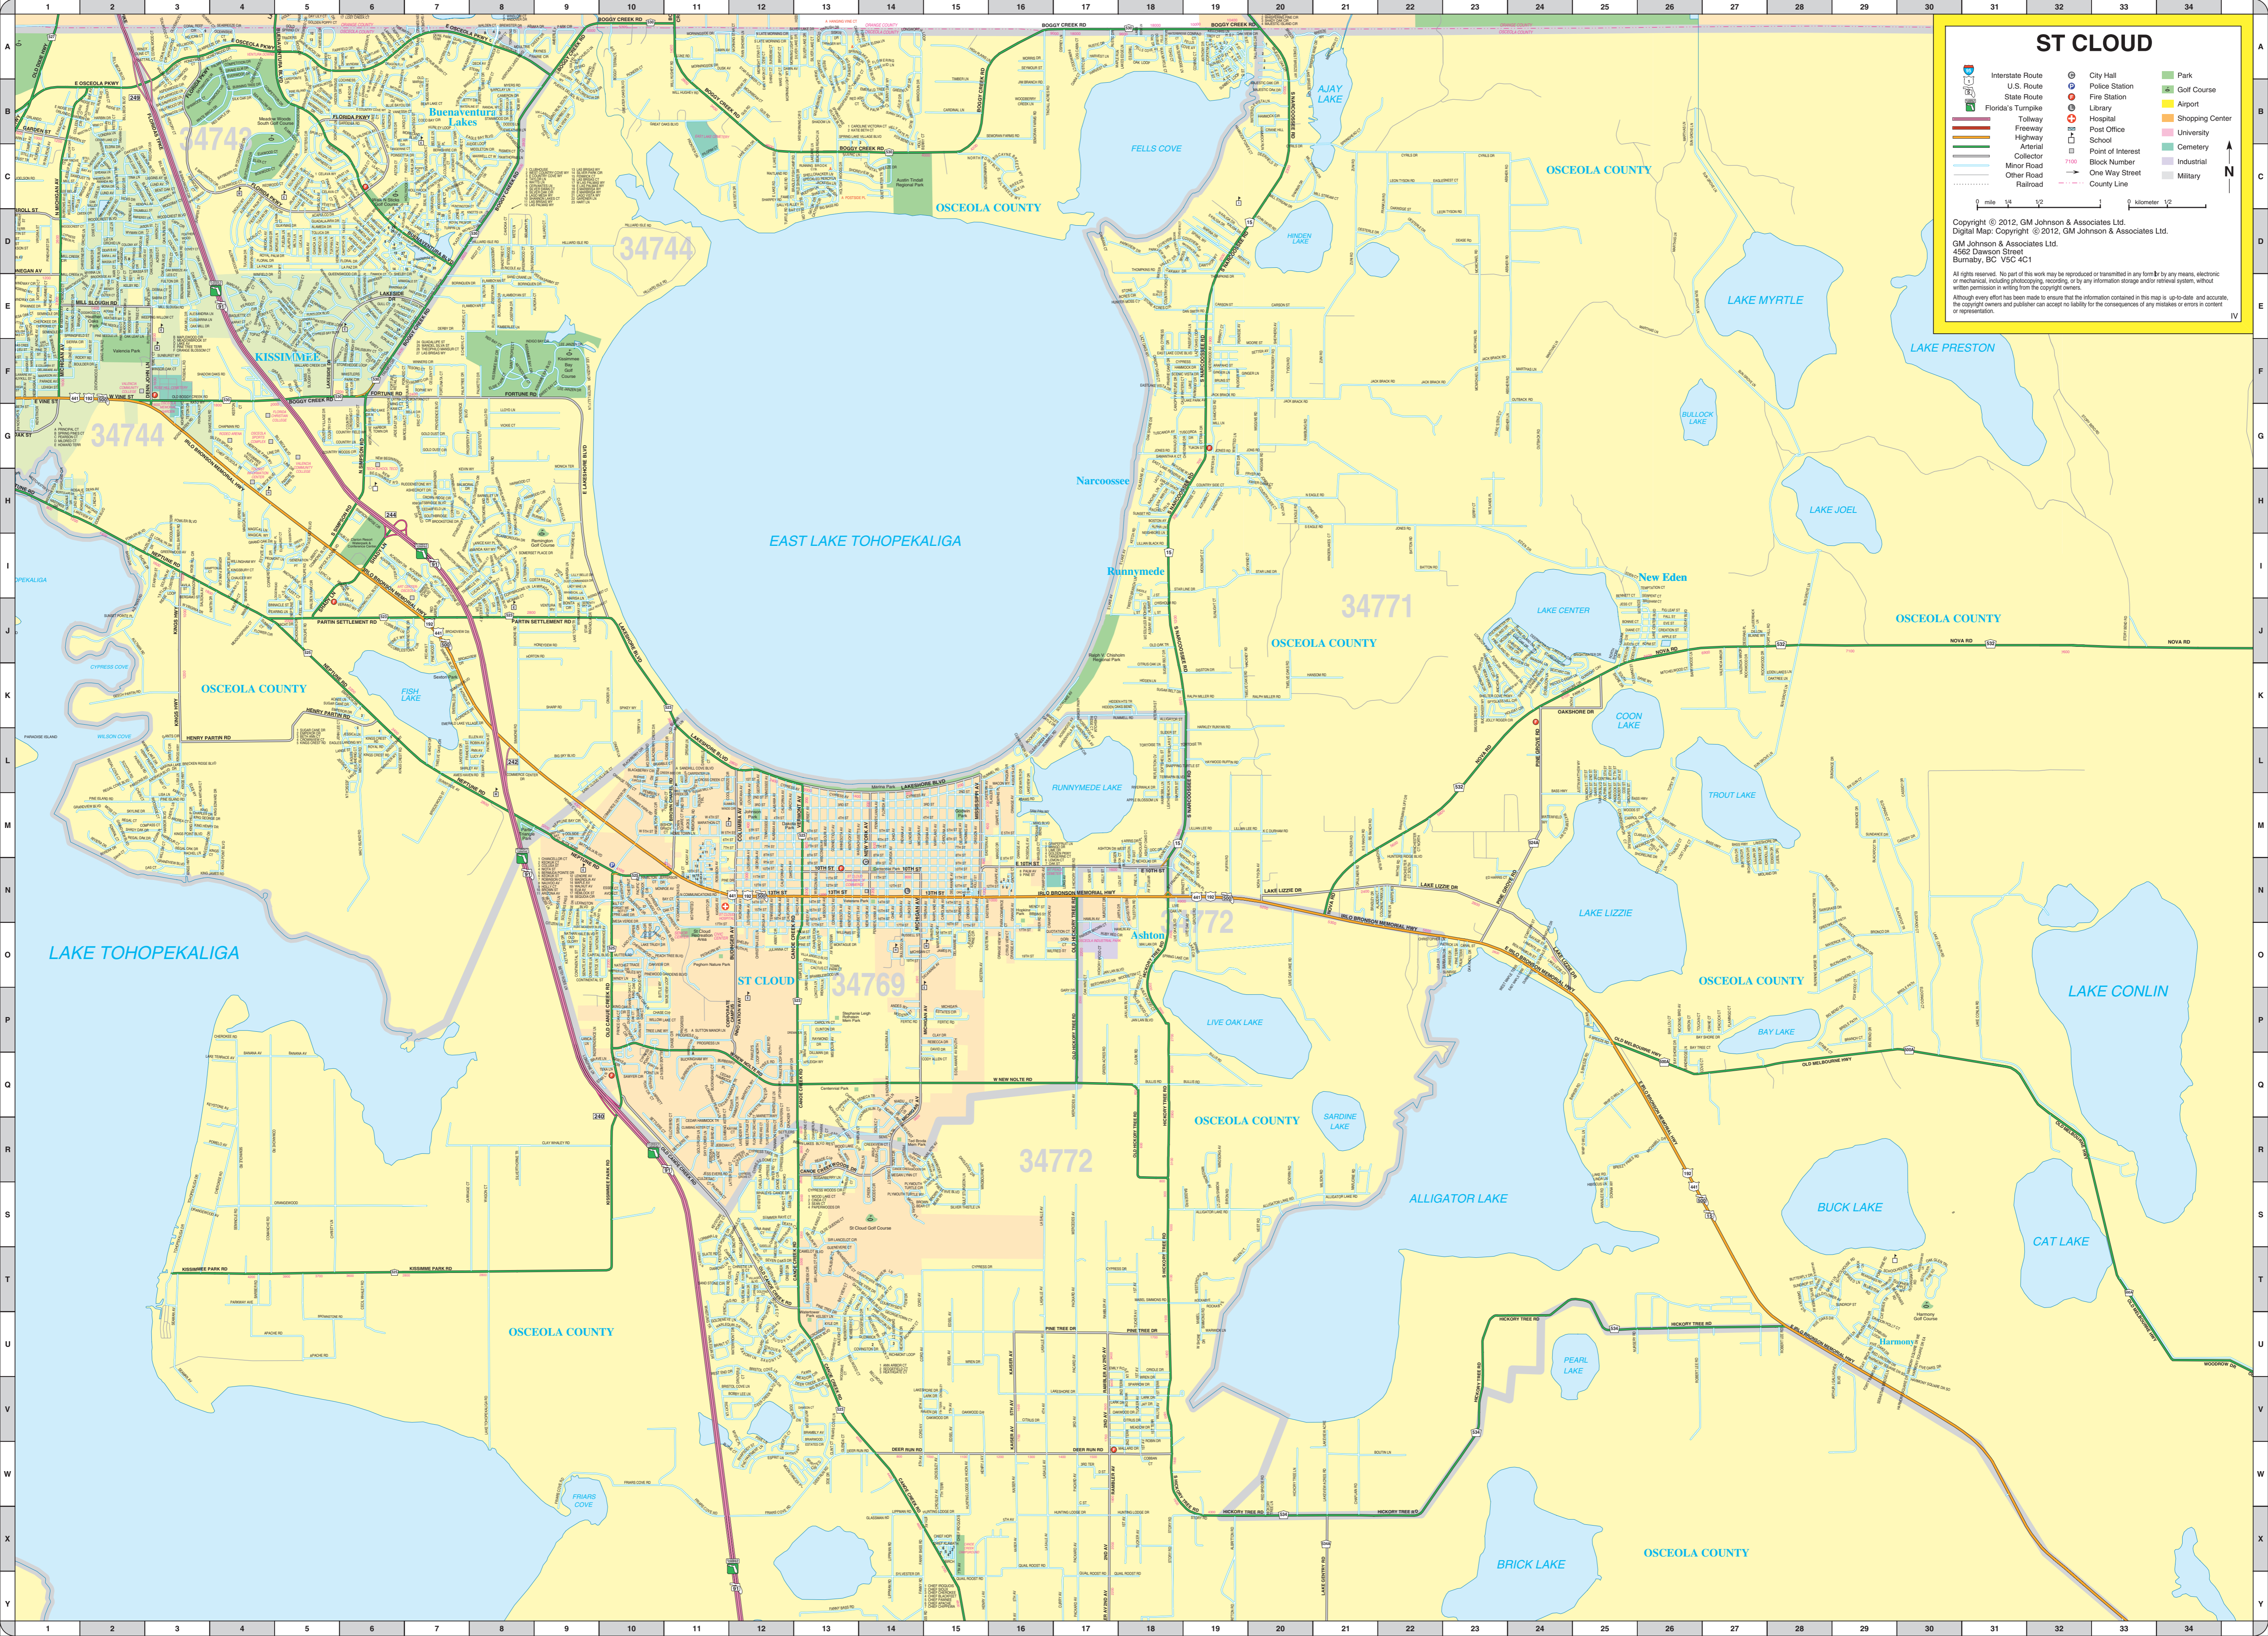

ST CLOUD

- Interstate Route
- U.S. Route
- State Route
- Florida's Turnpike
- Tollway
- Freeway
- Highway
- Arterial
- Collector
- Minor Road
- Other Road
- Railroad
- City Hall
- Police Station
- Fire Station
- Library
- Hospital
- Post Office
- School
- Point of Interest
- Block Number
- One Way Street
- County Line
- Park
- Golf Course
- Airport
- Shopping Center
- University
- Cemetery
- Industrial
- Military

Copyright © 2012, GM Johnson & Associates Ltd.
Digital Map: Copyright © 2012, GM Johnson & Associates Ltd.
GM Johnson & Associates Ltd.
4562 Dawson Street
Burnaby, BC V5C 4C1